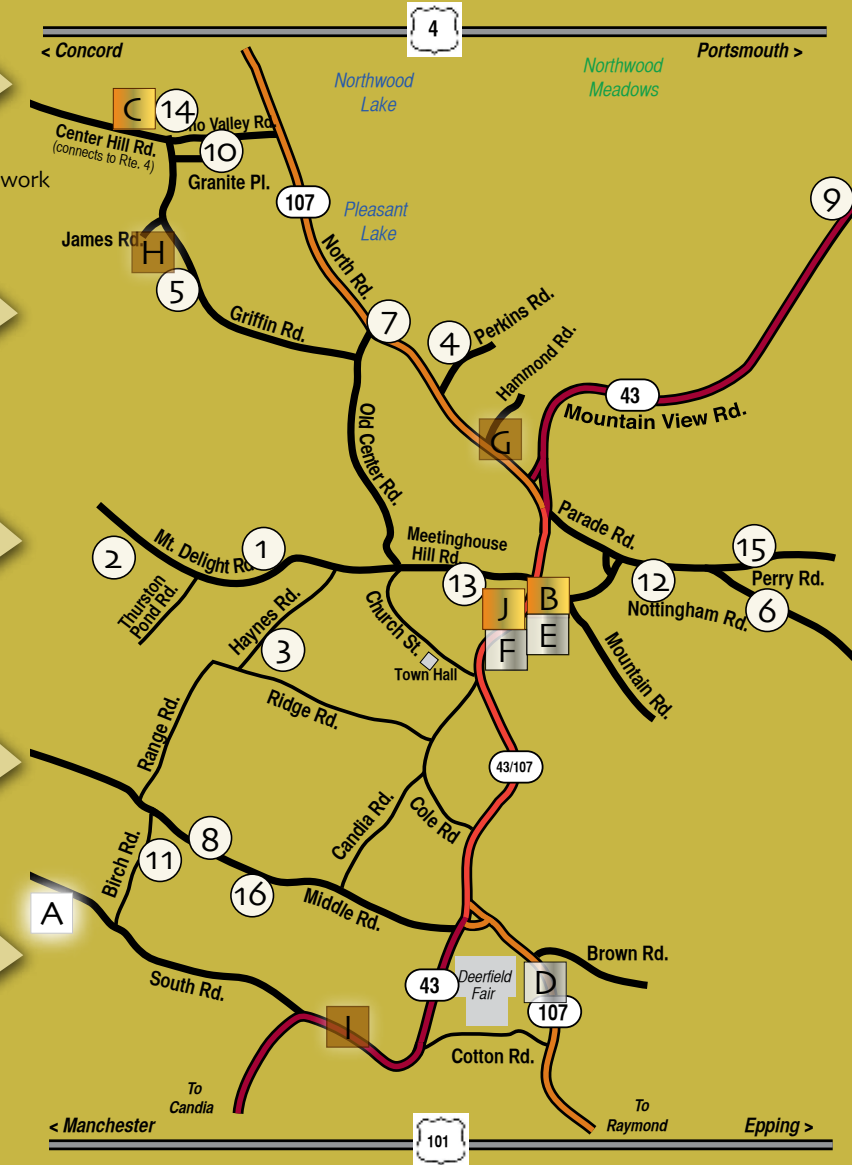

15 12 Perry Rd.

Al Jaeger 370-1274
Wood fired stoneware and porcelain wall works

16 92 Middle Rd.

Pat E. Nickerson (603) 828-6585
Oil painting / teacher of oil painting and mixed
media including pen & ink and watercolor
patenickerson.com